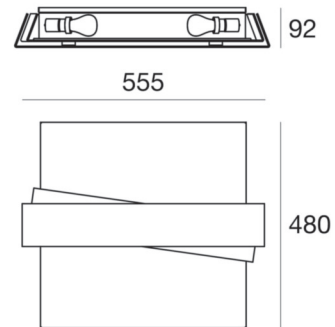

Deckenleuchten | 220-240 V | 4xE27  
7291

Technische Daten	
Typ	Oberfläche
Installationsposition	Wand - Decke
Installationsumgebung	Indoor
Anschluss der Leuchte	4 x E27 Max 46W
Frequency	50-60 Hz
Optik	General Lighting
Light emission direction	downward
Isolierklasse	1
IP	IP20
Glühdrahtprüfung	850°
Direkte Montage auf normal entflammaren Oberflächen	Ja
CE	Ja
Leuchte dimmbar	Nein
Schwenkbarkeit	Nein
Drehbarkeit	Nein
Begehbarkeit	Nein
Überrollbarkeit	Nein
Einschließlich Kabel	Nein
Harzbeschichtung	Nein
Nettogewicht	7.600 Kg

Deckenleuchten | 220-240 V | 4xE27  
**7291**

Single emission ceiling lights for indoor application. Compatibility: LED lamp, compact fluo 20 W, halogen 46 W; lamp cap 4xE27.

The device body is made of aluminium, processed by means of anodisation; the diffuser is made of glass with a sandblasting treatment; the mounting frame is made of iron, with a white ral 9016 finish, processed by means of coating. The ingress protection degree is IP20; the total weight is of 7.600 kg.